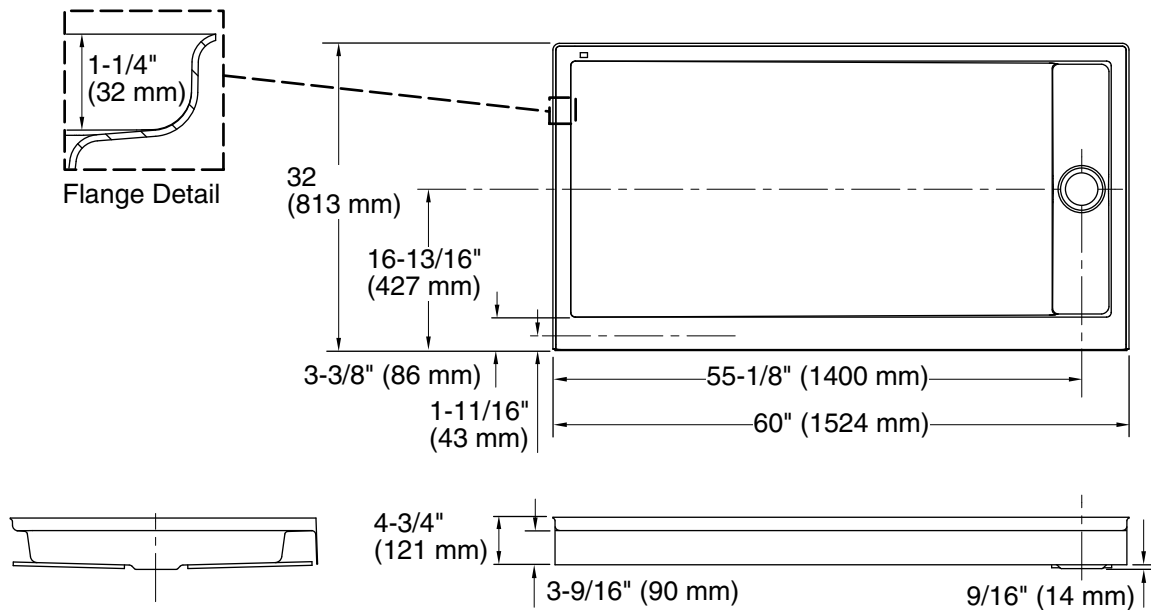

#### Technical Information

All product dimensions are nominal.

Installation:	Three-wall alcove
Drain location:	Right
Weight:	65 lbs (29.5 kg)
Minimum floor load:	20 lbs/ft <sup>2</sup> (97.6 kg/m <sup>2</sup> )